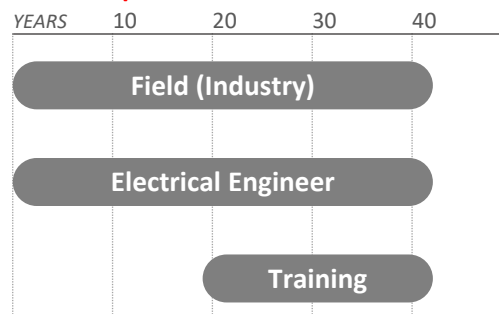

Career Highlights

e-Hazard **2025-Present**
Professional Engineer

Los Alamos National Laboratory (LANL) **1998-Present**
Cognizant Systems Engineer, ES-CWF 2010

- Led electrical analyses, served as Electrical Safety Officer, presented IEEE workshops and published papers

Maintenance Team Lead, EWMO 2005

- Directed maintenance at five nuclear sites, improved assessment processes, acted as Deputy Manager

Maintenance Team Lead, EWMO 2002

- Developed reliability services, created DOE benchmarks, led infrastructure budgeting

TA-55 Zone Manager, JCNNM 2000

- Managed 65 personnel, reorganized scheduling, led safe work restarts after shutdowns

Manager for Maintenance Technology, JCNNM 1998

- Built engineering team, improved maintenance programs, advanced CMMS expertise

Johnson Controls / KBR **1994-1998**

Plant Manager, Mission Control Complex
NASA Johnson Space Center, Houston, TX

- Managed Mission Control Complex operations and 9 MW power plant
- Developed and led major engineer and operator training program, Implemented electrical safety and NFPA 70E requirements

U.S. Navy **1983-1994**

Officer, Submarine Force

- Chief Engineer and Division Officer on submarines overseeing reactor and propulsion systems; instructor training officers and enlisted in nuclear systems and radiological fundamentals

Snapshot

Focus

SERVICES

- Arc Flash Studies

Career Experience Timeline

Education & Certifications

U.S. Naval Academy, Annapolis, MD

B.S., *Physics*

Licenses & Professional Memberships

Professional Engineer, Registered in New Mexico